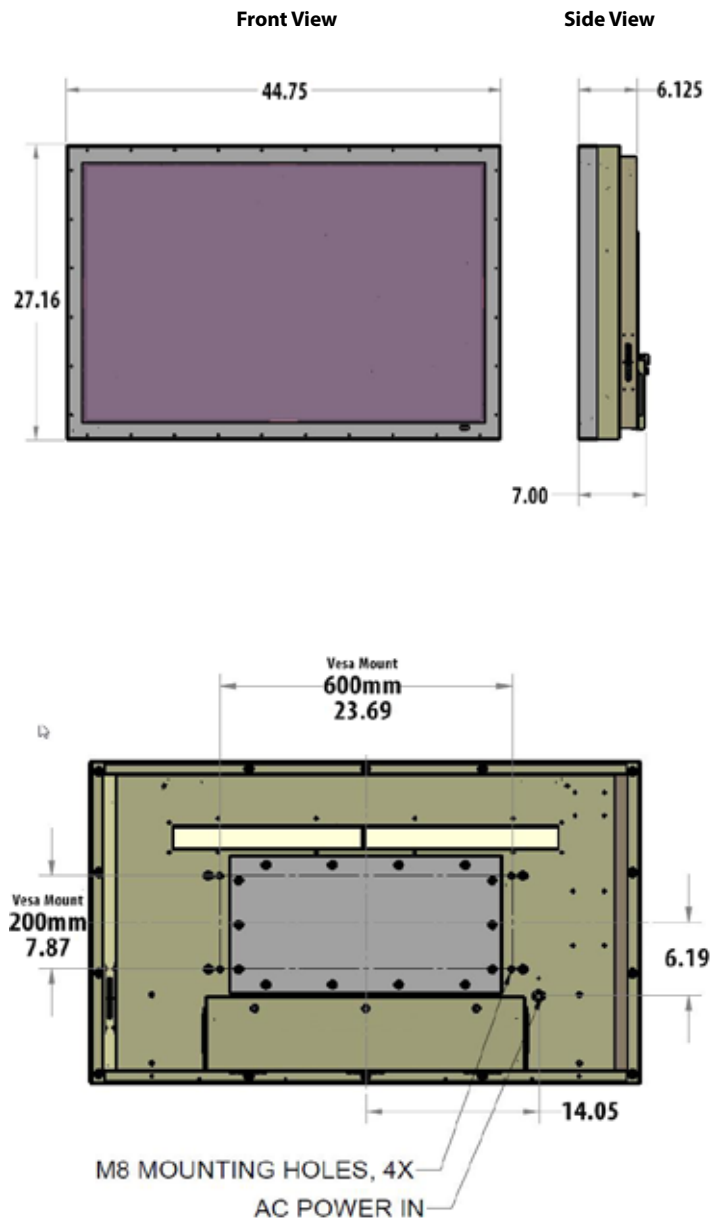

Specifications

SunBriteTV Model DS-4720L

LCD Screen	47-inch diagonal Color Active Matrix TFT LED LCD
Resolution	1920 x 1080 full-HD 1080p
Aspect Ratio	16:9
Backlight Brightness - Surface Luminance, white	2000 nits (cd/m2)
Ambient Light sensor - auto dimming	Yes
Contrast Ratio	1300:1
Viewing Angle	178° x 178°
Response Time	10 milliseconds
TV formats	1080p, 1080i, 720p, 720i, 480p, 480i
Input Connectors:	
Tuner	Antenna/CATV (ATSC/QAM/NTSC) x1
HDMI	HDMI™ Input x 2
Video Composite	S-Video x1 and Composite Video x1, L/R Audio Inputs x1
Video Component	YPbPr plus Stereo Audio x2
PC	15-pin D-sub VGA plus Stereo Audio
Control Set	RS232 Serial, Discrete IR Control, Concealed rear IR Window
Audio Out	Digital: SPDIF x 1 (fixed), Analog: 1/8" headphone jack(variable)
Speakers	10-watt x 2 channels water-resistant detachable speaker module
Exterior	Powder-coated aluminum
Colors	Black and Silver
Input Power	100-240 VAC, 50-60 Hz 2.8 A Max (2.25a @ 120VAC)
Operating Temp.	-40° to 122° F. (-40° to 50° C.) *
Non-op. Temp. (Off-mode with power applied)	-40° to 140° F. (-40° to 60° C.) The non-operating temperature feature requires power to be applied
Accessories Included	Water-resistant remote control
TV Dimensions	44.75" W x 27.16" H (29.33" H with speakers) x 7.00"D
Weight	88.0 lbs. (92.0 lbs. with optional speakers)
Residential Warranty	Two or Three year, in-factory, parts and labor
Commercial Warranty	Two or Three year, in-factory, parts and labor
Mount Pattern	600mm x 200mm